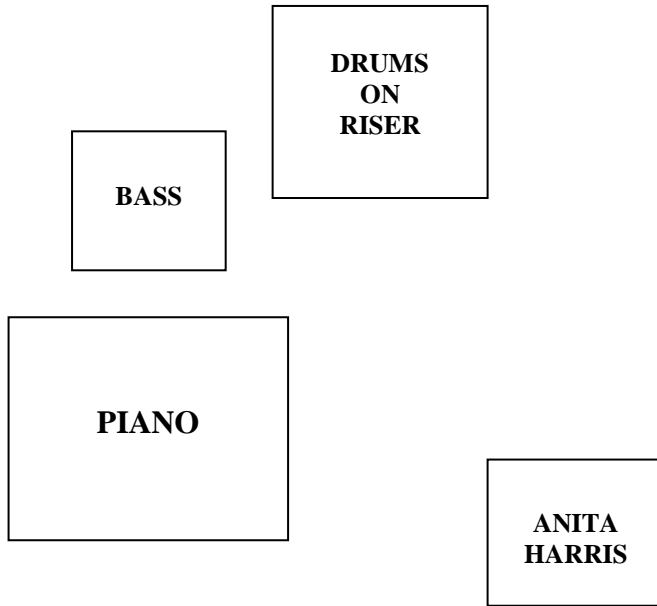

BASIC STAGE - LIGHTING & SOUND PLAN